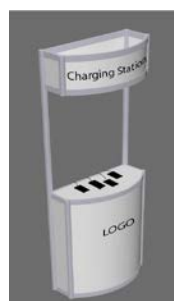

entertainment! Includes outstanding presence and exposure during the "Hora Loca".

Recognition in event's program and guide, your logo on event signage. Literature distribution opportunities